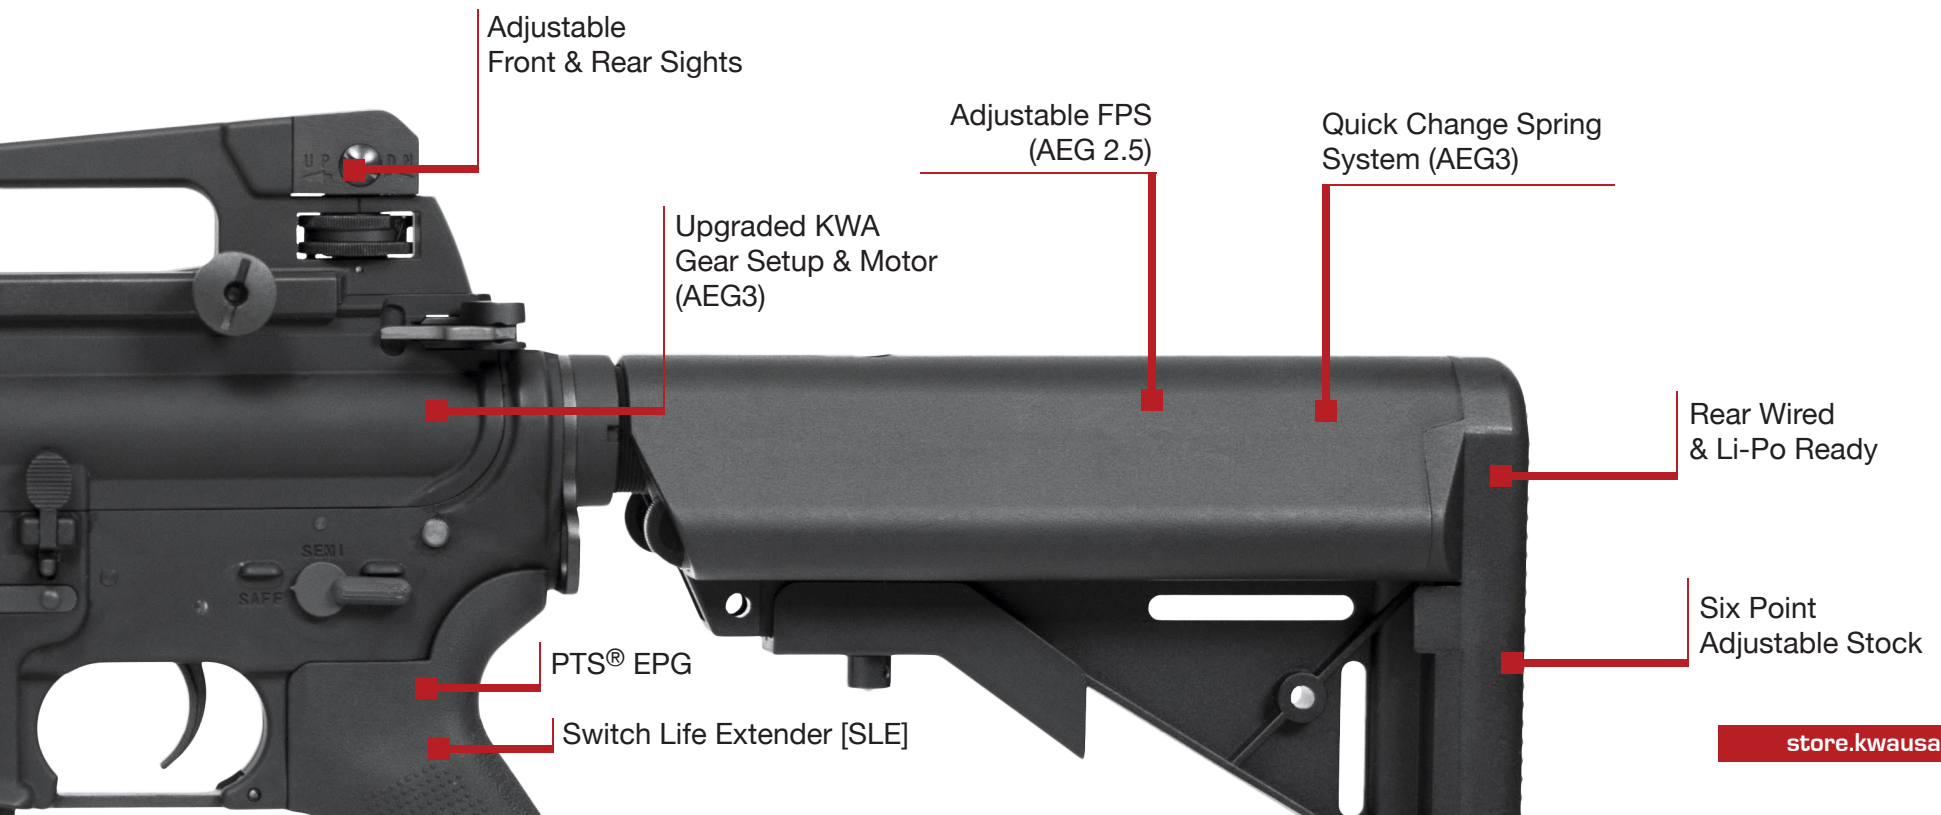

AEG³

VPS + UPGRADED INTERNALS

For Milsim players and law enforcement professionals seeking the realism of the KWA Gas Blowback system and efficiency of the AEG 2.5, KWA introduces the new AEG 3. Similar to the AEG 2.5, the AEG 3 builds on the legacy of KWA's reinforced gearbox and reliable performance while fulfilling the KWA promise of engineering to outperform on the field or in training. The AEG 3 system includes all the newest additions of the AEG 2.5 plus a new gear setup with improved gear ratio, reinforced axis post on spur gear for increased durability, enhanced delay chip, increased rate of fire and an Enhanced Polymer PTS® Grip for added comfort.