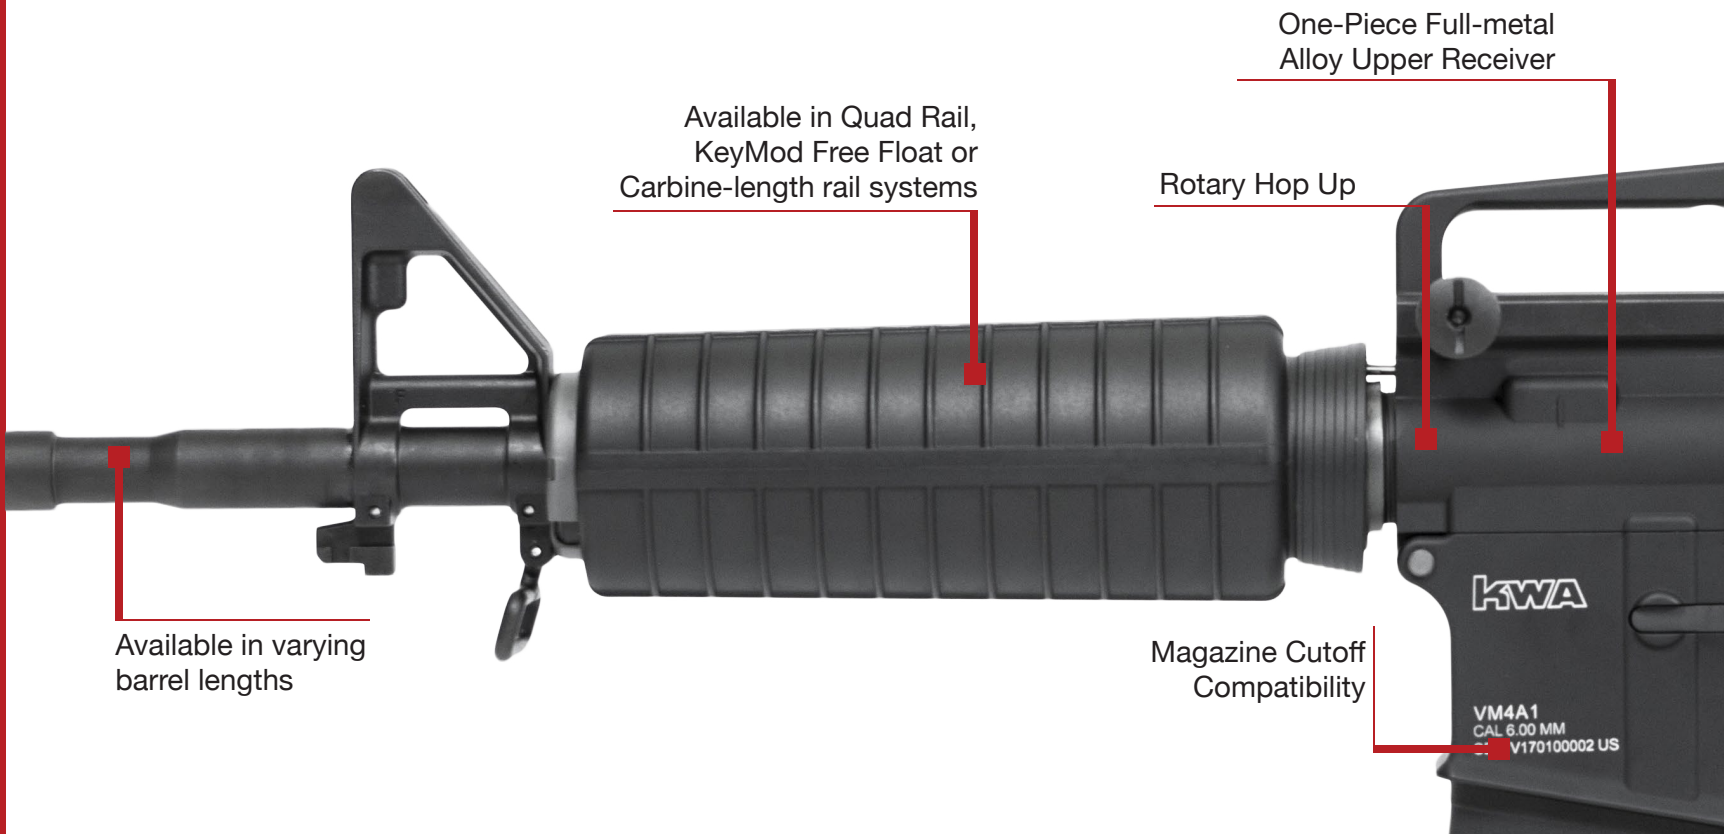

AEG^{2.5}

FEATURING VPS

The latest addition to the AEG family of products is the new AEG 2.5. Set to be available Spring 2017, the AEG 2.5 boasts KWA's new Variable Performance System (VPS) which takes the standard AEG to a new level of efficiency. Highlighted by a Switch Life Extender to minimize the wear and tear on trigger contacts, the AEG 2.5 provides Milsim & Field players the ultimate AEG rifle to outlast the competition. Additional new features include magazine cutoff compatibility combined with adjustable FPS for users to customize their KWA AEG rifle to their own specifications.

ADJUSTABLE
FPS (AEG 2.5)

UPGRADED
INTERNALS
(AEG 3)

30/120 RDS
MAG CUT OFF

Available in Quad Rail,
KeyMod Free Float or
Carbine-length rail systems

One-Piece Full-metal
Alloy Upper Receiver

Rotary Hop Up

Available in varying
barrel lengths

Magazine Cutoff
Compatibility