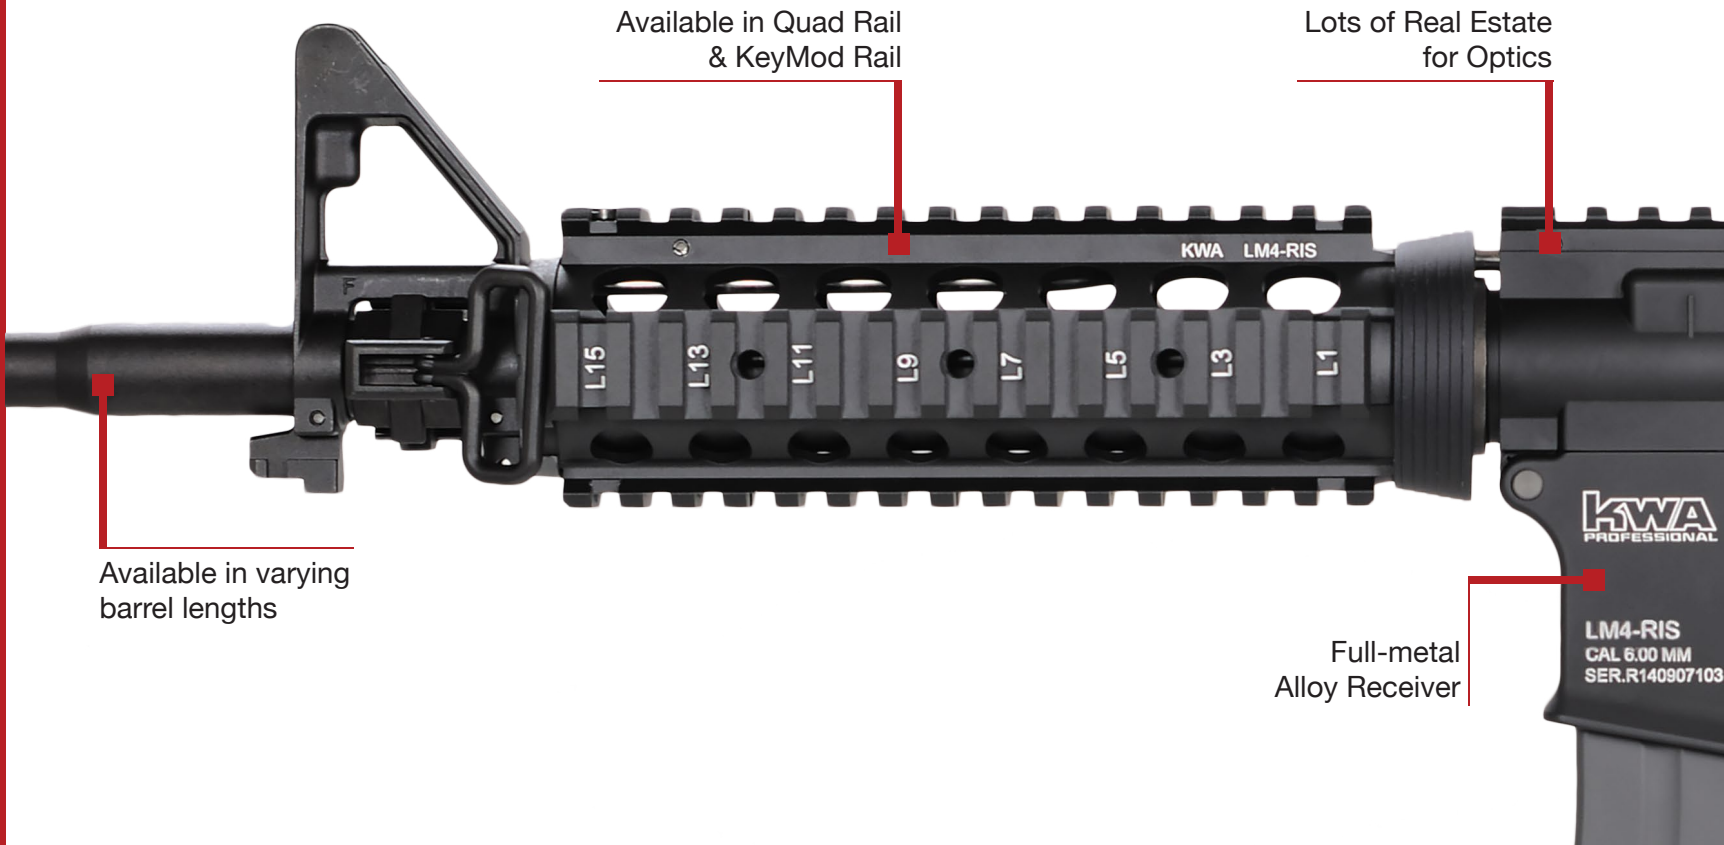

SEMI & FULL AUTO FIRE

FELT RECOIL

GBB

GAS BLOWBACK

KWA Gas Blowback products are designed to emulate a real AR and pistol platforms in weight, feel, and function. KWA GBBs are the most realistic, efficient, and reliable Gas Blowback products on the market. Each model, like its firearm counterpart, is Mil-Spec in dimension, allowing customization and compatibility with individual gear and accessories.

ADJUSTABLE
SIGHTS

REAR WIRED
BATTERY
COMPARTMENT

KWA 2GX
GEARBOX

SEMI &
FULL AUTO
SELECT FIRE

ADJUSTABLE
HOP UP

AEG²

AUTOMATIC ELECTRIC GUN

The KWA Automatic Electric Gun [AEG] is one of the longest produced, full-size products that KWA manufactures. Our line of AEGs have been given careful consideration to give the familiarity of a real AR platform so that an individual could seamlessly transition to a KWA AEG. The external build quality and ergonomics have been given great attention to detail. Every rifle in our AEG line features a full metal alloy upper and lower receiver, as well as matching components that would be metal on any AR platform. The stock and pistol grip are comprised of a high impact polymer to reduce weight and ensure strength where it is needed.